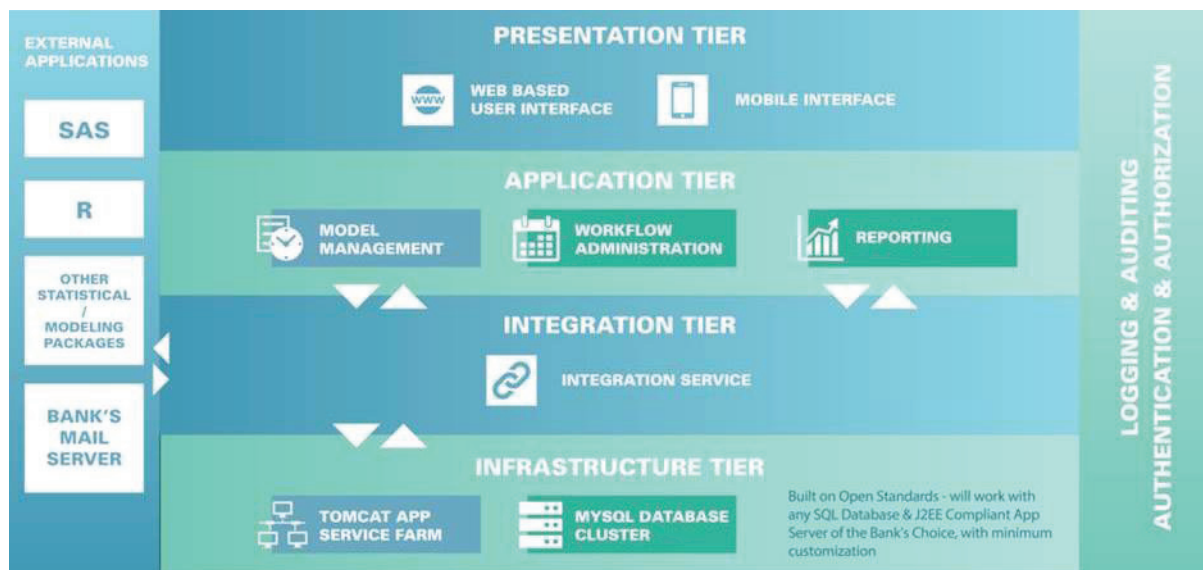

ModelEye High Level Architecture

For Queries Reach Out To: BFSanalytics@cognizant.com

Visit us at www.cognizantmodeleye.com

About Cognizant

Cognizant (NASDAQ: CTSH) is a leading provider of information technology, consulting, and business process outsourcing services, dedicated to helping the world's leading companies build stronger businesses. Headquartered in Teaneck, New Jersey (U.S.), Cognizant combines a passion for client satisfaction, technology innovation, deep industry and business process expertise, and a global, collaborative workforce that embodies the future of work. With over 75 development and delivery centers worldwide and approximately 211,500 employees as of December 31, 2014, Cognizant is a member of the NASDAQ-100, the S&P 500, the Forbes Global 2000, and the Fortune 500 and is ranked among the top performing and fastest growing companies in the world. Visit us online at www.cognizant.com or follow us on [Twitter: @Cognizant](https://twitter.com/Cognizant).

World Headquarters

500 Frank W. Burr Blvd.
Teaneck, NJ 07666 USA
Phone: +1 201 801 0233
Fax: +1 201 801 0243
Toll Free: +1 888 937 3277

European Headquarters

1 Kingdom Street
Paddington Central
London W2 6BD England
Phone: +44 (0) 20 7297 7600
Fax: +44 (0) 20 7121 0102

India Operations Headquarters

#5/535 Old Mahabalipuram Road
Okkiyam Pettai, Thoraipakkam
Chennai, 600 096 India
Phone: +91 (0) 44 4209 6000
Fax: +91 (0) 44 4209 6060

© Copyright 2015, Cognizant. All rights reserved. No part of this document may be reproduced, stored in a retrieval system, transmitted in any form or by any means, electronic, mechanical, photocopying, recording, or otherwise, without the express written permission from Cognizant. The information contained herein is subject to change without notice. All other trademarks mentioned herein are the property of their respective owners.

KEEP CHALLENGING™